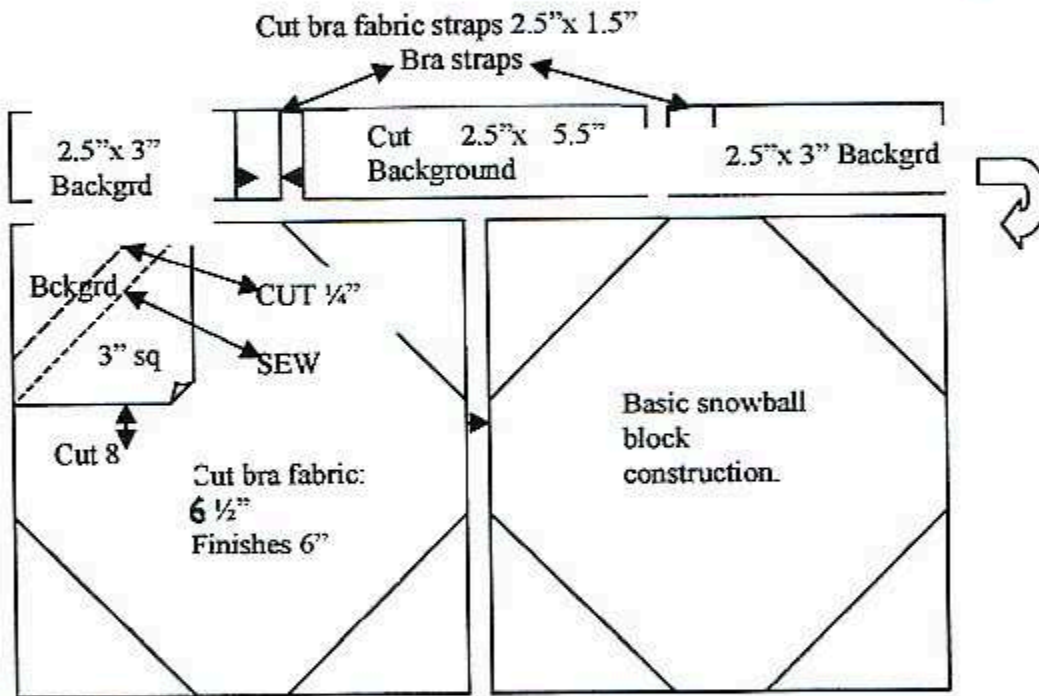

**Block of the Month June 2015  
Piece by Piece  
"Bra Block"**

Please use white background and any color for the bra and straps. Embellish to your heart's content. Questions? Call Lynn Galindo at 408-224-5898 or [geolynngal@comcast.net](mailto:geolynngal@comcast.net)